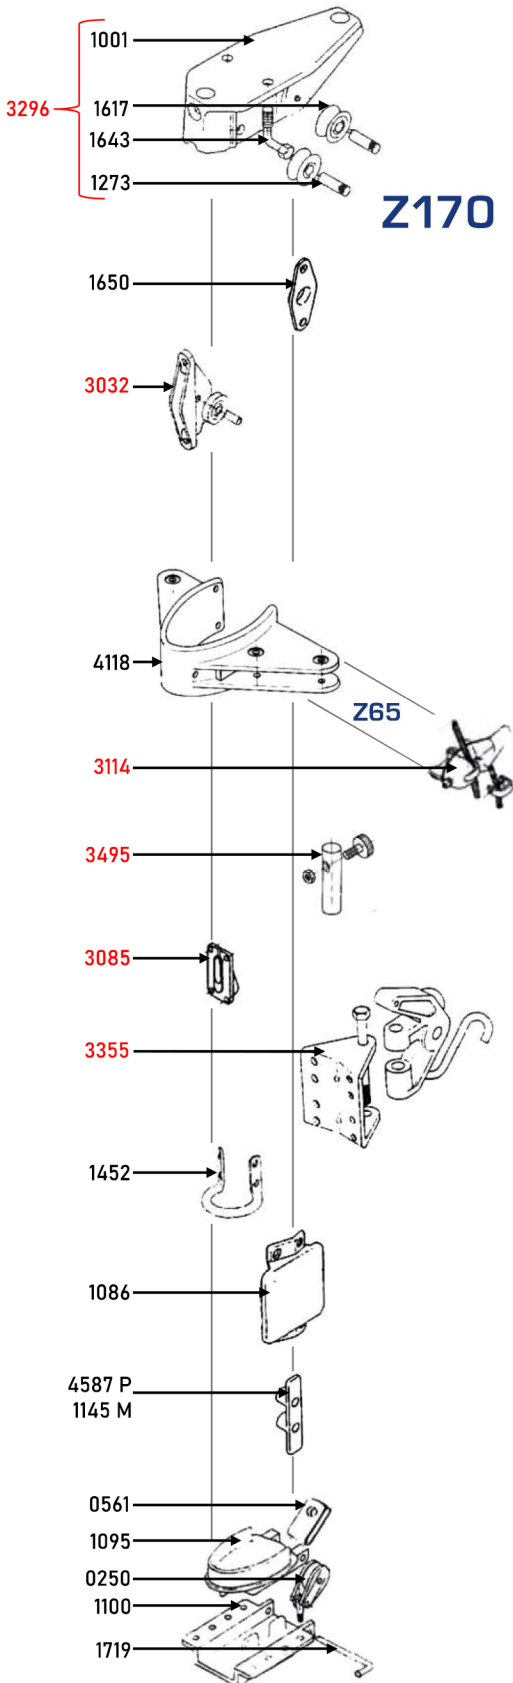

Mast Sections

Red = Assembly

P = Plastic

M = Metal

Ø = Diameter

P: 01473 822130 E: sales@zsparsuk.com W: www.zsparsuk.com

Z Spars International LTD, Unit 2, Pond Hall Road, Hadleigh, Ipswich, Suffolk, IP7 5PW