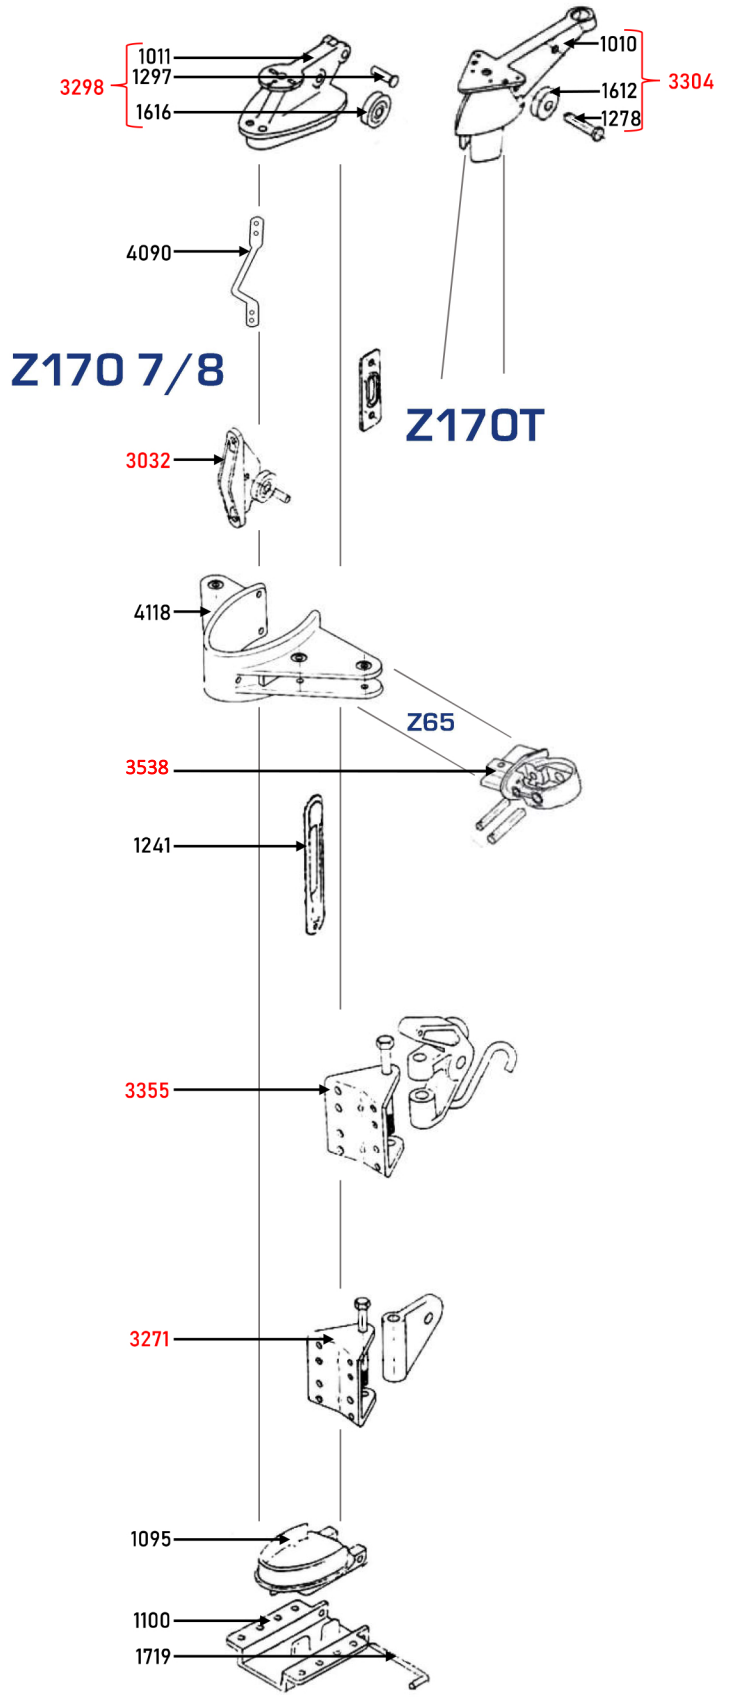

Mast Sections

Red = Assembly

P = Plastic

M = Metal

Ø = Diameter

P: 01473 822130 E: sales@zsparsuk.com W: www.zsparsuk.com

Z Spars International LTD, Unit 2, Pond Hall Road, Hadleigh, Ipswich, Suffolk, IP7 5PW