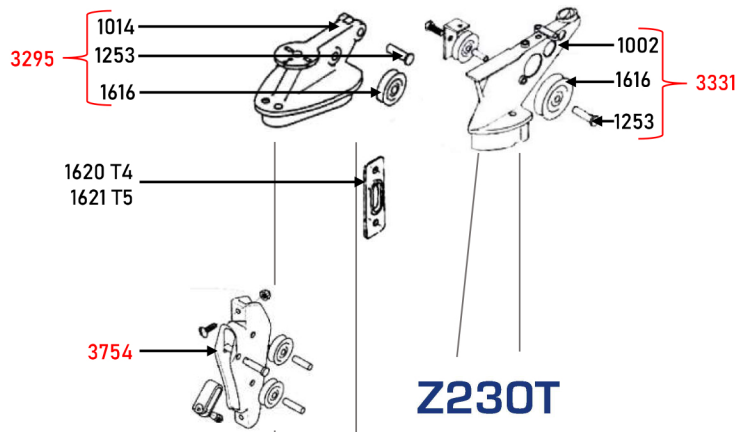

Mast Sections

Z230 7/8

Red = Assembly P = Plastic M = Metal Ø = Diameter

P: 01473 822130 E: sales@zsparsuk.com W: www.zsparsuk.com

Z Spars International LTD, Unit 2, Pond Hall Road, Hadleigh, Ipswich, Suffolk, IP7 5PW