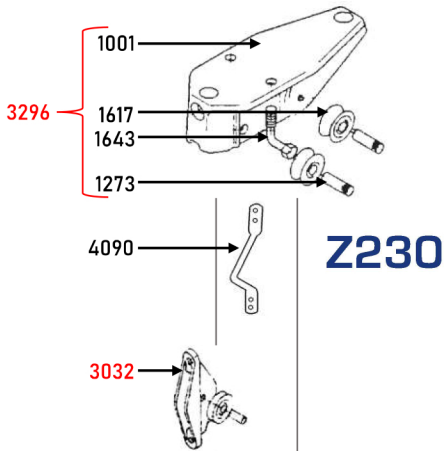

Mast Sections

Z230 7/8

Red = Assembly P = Plastic M = Metal Ø = Diameter

P: 01473 822130 E: sales@zsparsuk.com W: www.zsparsuk.com

Z Spars International LTD, Unit 2, Pond Hall Road, Hadleigh, Ipswich, Suffolk, IP7 5PW