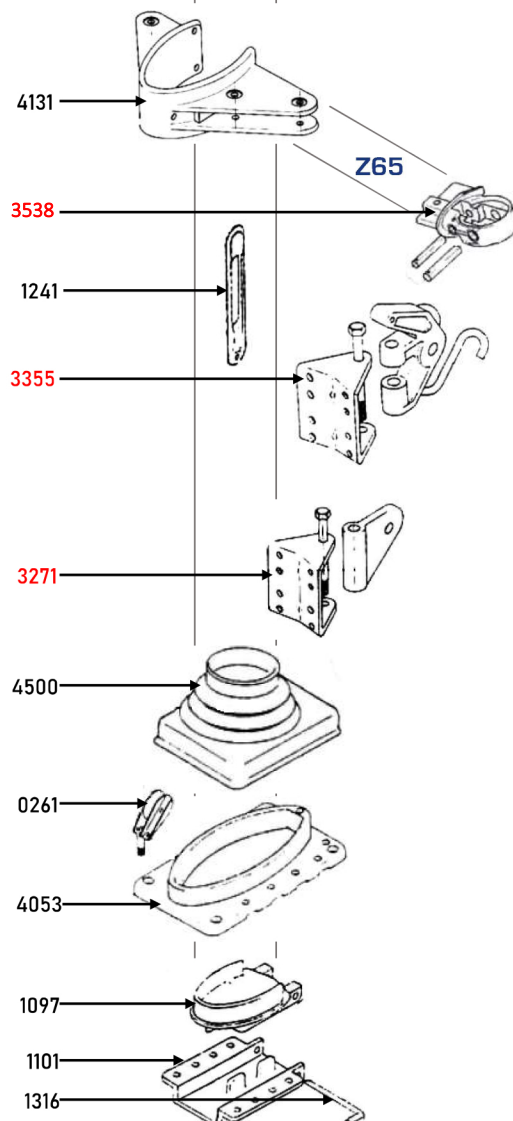

Mast Sections

Z230 7/8

Red = Assembly P = Plastic M = Metal Ø = Diameter

P: 01473 822130 E: sales@zsparsuk.com W: www.zsparsuk.com

Z Spars International LTD, Unit 2, Pond Hall Road, Hadleigh, Ipswich, Suffolk, IP7 5PW