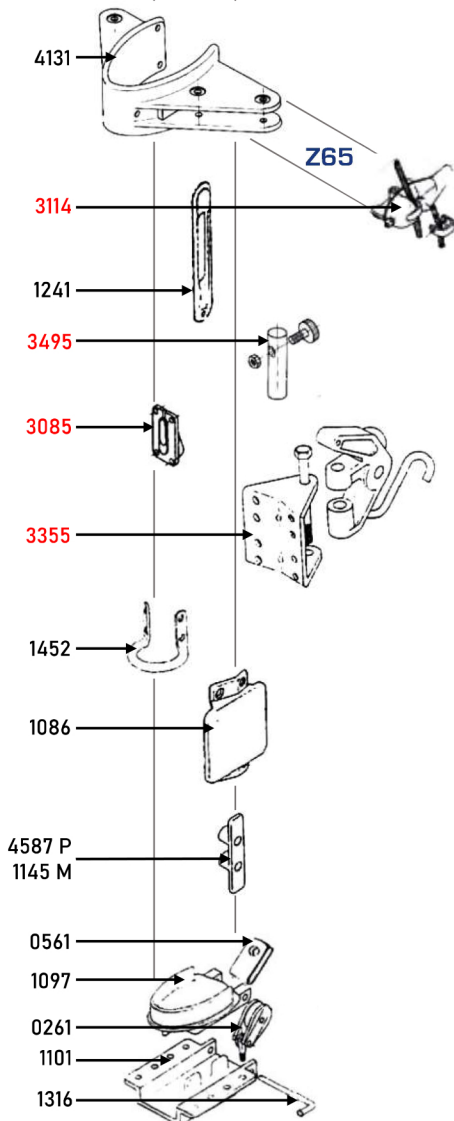

Mast Sections

Z230 7/8

Red = Assembly P = Plastic M = Metal Ø = Diameter

P: 01473 822130 E: sales@zsparsuk.com W: www.zsparsuk.com

Z Spars International LTD, Unit 2, Pond Hall Road, Hadleigh, Ipswich, Suffolk, IP7 5PW